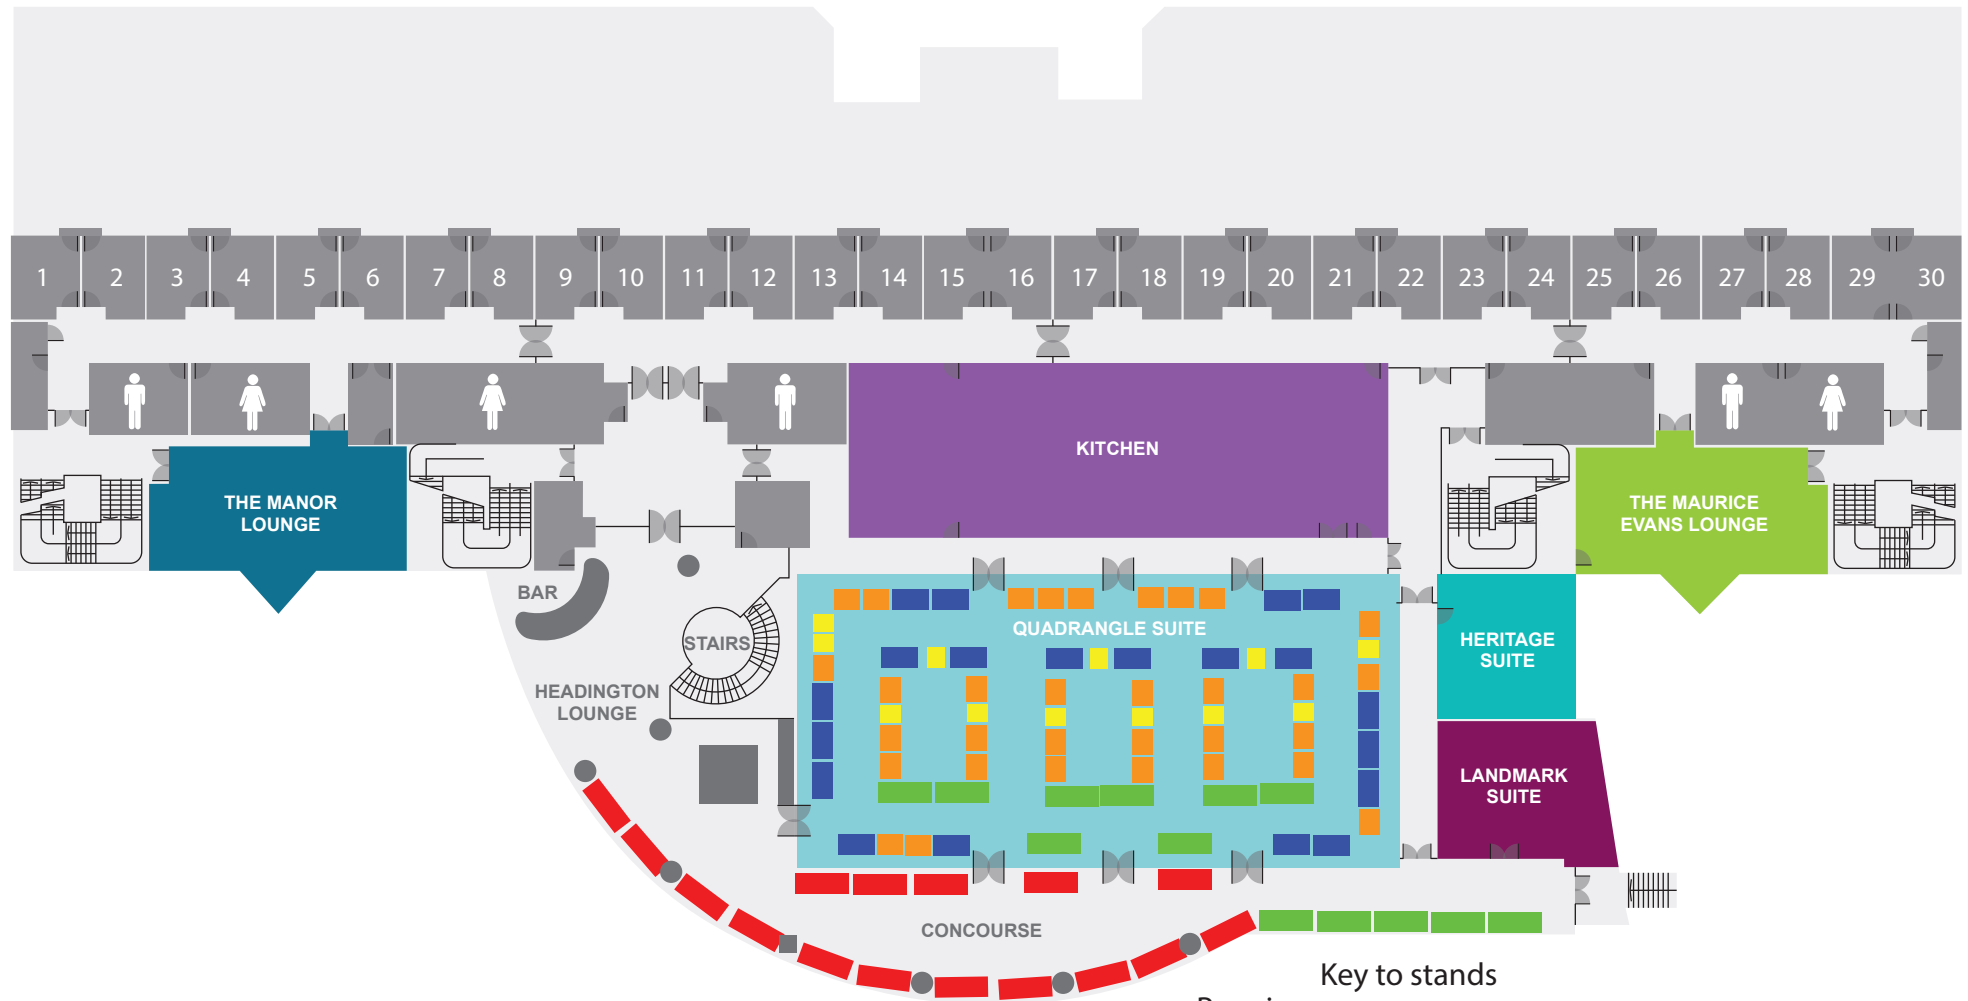

First Floor

Get Connected Business Expo Oxford
Stand Layout Kassam Stadium
Please note this layout is subject to change

Premium (Red)
3m Stand (Green)
Large Stand (Blue)
Medium Stand (Orange)
Pop-up Stands (Yellow)